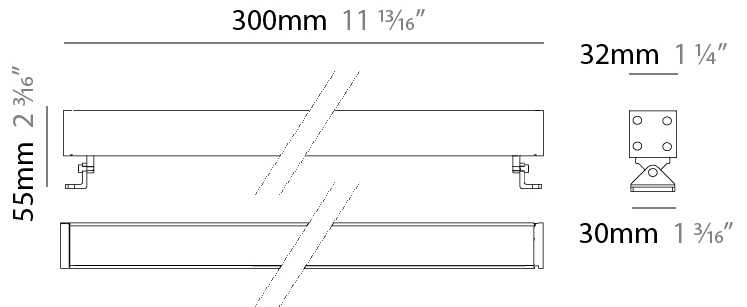

1. To build a product code in our configurator select the specify button on the base model # product page
2. To build a manual product code on this datasheet choose from the options listed below in blue font and add the suffix to the base model #

GENERAL

Series: Mini Corniche
Brand: Platek
Division: Exterior
Mounting Type: Surface
Mounting Location: Wall
Subcategory: Wallwash

PHYSICAL

Shape: Rectangle
Length (mm): 300
Length (in): 11 ¹³/₁₆"
Width (mm): 32
Width (in): 1 ¹/₄"
Extension (mm): 55
Extension (in): 2 ³/₁₆"
Light Distribution: Adjustable / Direct
Weight (kg): 1.2
Weight (lbs): 2.6
Screws: A4 stainless steel
Diffuser: Clear tempered glass
Gasket: Gore-Tex valve to prevent condensation inside the fitting.
Fixture Finish: [BLK](#) / [WHI](#) / [GRY](#) / [COR](#) / [ANT](#) / [BRZ](#)
Fixture Material: Extruded Aluminum

ELECTRICAL

Lamp Type: LED
Total Output Wattage (W): 11.5
Dimming: Bluetooth technology or DMX
Driver Included: No
Driver Location: Remote
Driver Type: Constant Current - Universal
Driver Class: Class 2
Input Voltage (V): 120 - 277
Constant Current (MA): 500

LED

Number of LEDs: 8
Color Temperature (°K): RGBW
CRI: >80 CRI
Lamp Life (hrs): 60000
Special LEDs offerings: RGBW

OPTICAL

Optic°: [26](#) / [40](#) / [ELL](#)

RATINGS AND CERTIFICATIONS

Certified By: Certified for North American Standards
IP rating: IP65
IK Rating: IK07
Bug Rating: B1 U0 G0

PROJECT _____
TYPE _____
SPECIFIER _____
QUANTITY _____
DATE _____