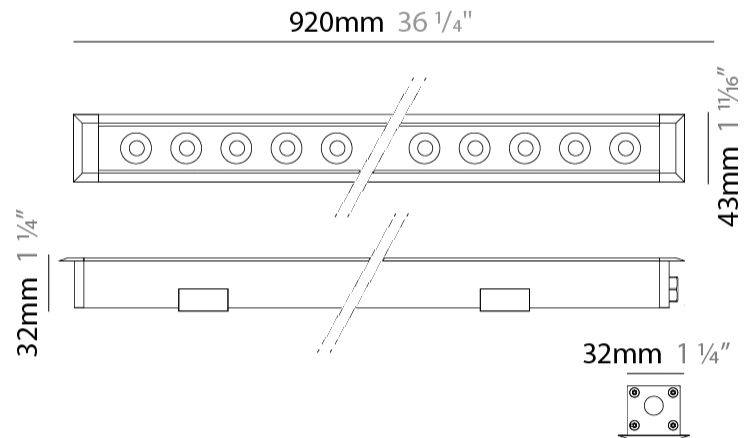

PROJECT	_____
TYPE	_____
SPECIFIER	_____
QUANTITY	_____
DATE	_____

MINI CORNICHE RECESSED

E91640- _____ - _____
base number   Finish Options   Lens Options

1. To build a product code in our configurator select the specify button on the base model # product page
2. To build a manual product code on this datasheet choose from the options listed below in blue font and add the suffix to the base model #

GENERAL

Series: Mini Corniche
Brand: Platek
Division: Exterior
Mounting Type: Recessed
Mounting Location: In-Ground
Subcategory: Walk Over

PHYSICAL

Shape: Rectangle
Length (mm): 920
Length (in): 36 1/4
Width (mm): 43
Width (in): 1 5/8
Height (mm): 32
Diffuser: Tempered Glass - 5mm / 3/16" thick
Gasket: Gore-Tex valve to prevent condensation inside the fitting.
Fixture Finish: [BLK](#) / [WHI](#) / [GRY](#) / [COR](#) / [ANT](#) / [BRZ](#)
Fixture Material: Extruded Aluminum

ELECTRICAL

Lamp Type: LED
Total Output Wattage (W): 35
Dimming: [Bluetooth technology](#) or [DMX](#)
Control Gear: [DMX](#)
Driver Included: No
Driver Location: [Remote](#)
Driver Type: [Constant Current - Universal](#)
Driver Class: [Class 2](#)
Input Voltage (V): [120 - 277](#)
Constant Current (MA): [500](#)

LED

Number of LEDs: 24
Color Temperature (°K): [RGBW](#)
CRI: [>80 CRI](#)
Lamp Life (hrs): [60000](#)
Special LEDs offerings: [RGBW](#)

OPTICAL

Optic°: [28](#) / [47](#) / [ELL](#)

RATINGS AND CERTIFICATIONS

Certified By: Certified for North American Standards
IP rating: [IP65](#)
IK Rating: [IK07](#)
Bug Rating: [B1 U0 G0](#)