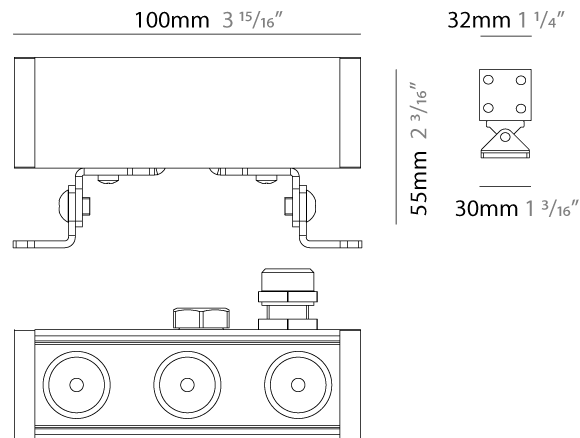

1. To build a product code in our configurator select the specify button on the base model # product page
2. To build a manual product code on this datasheet choose from the options listed below in blue font and add the suffix to the base model #

GENERAL

Series: Mini Corniche
Brand: Platek
Division: Exterior
Mounting Type: Surface
Mounting Location: Wall
Subcategory: Wallwash

PHYSICAL

Shape: Rectangle
Length (mm): 100
Length (in): 3 ¹⁵/₁₆
Width (mm): 32
Width (in): 1 ¹/₄
Height (mm): 32
Height (in): 1 ¹/₄
Extension (mm): 55
Extension (in): 2 ³/₁₆
Light Distribution: Adjustable / Direct
Weight (kg): 1.2
Weight (lbs): 2.6
Screws: A4 stainless steel
Diffuser: Clear tempered glass
Gasket: Gore-Tex valve to prevent condensation inside the fitting.
Fixture Finish: BLK / WHI / GRY / COR / ANT / BRZ
Fixture Material: Extruded Aluminum

ELECTRICAL

Lamp Type: LED
Total Output Wattage (W): 6
Dimming: Bluetooth technology or DMX
Control Gear: DMX
Driver Included: No
Driver Location: Remote
Driver Type: Constant Current - Universal
Driver Class: Class 2
Input Voltage (V): 120 - 277
Constant Current (MA): 500

LED

Number of LEDs: 4
Color Temperature (°K): RGBW
CRI: >80 CRI
Lamp Life (hrs): 60000
Special LEDs offerings: RGBW

OPTICAL

Optic°: 26 / 40 / ELL

RATINGS AND CERTIFICATIONS

Certified By: Certified for North American Standards
IP rating: IP65
IK Rating: IK07
Bug Rating: B1 U0 G0

PROJECT
TYPE
SPECIFIER
QUANTITY
DATE