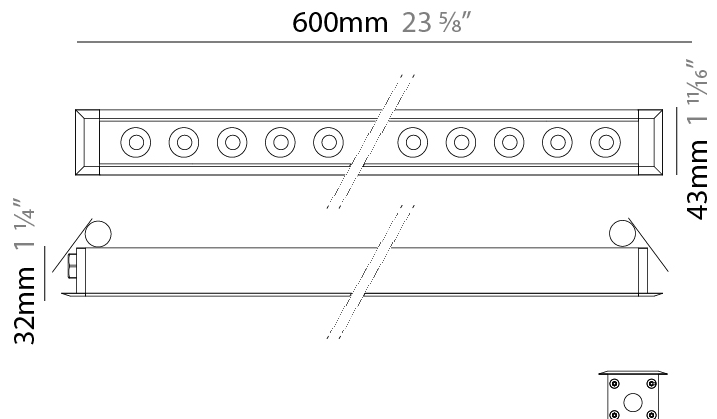

1. To build a product code in our configurator select the specify button on the base model # product page
2. To build a manual product code on this datasheet choose from the options listed below in blue font and add the suffix to the base model #

GENERAL

Series: Mini Corniche
Brand: Platek
Division: Exterior
Mounting Type: Recessed
Mounting Location: Ceiling
Subcategory: Downlight

PHYSICAL

Shape: Rectangle
Length (mm): 620
Length (in): 24 ³/₈
Width (mm): 43
Width (in): 1 ⁵/₈
Height (mm): 32
Height (in): 1 ¹/₄
Ceiling Thickness (mm): 2 - 13
Ceiling Thickness (in): 1/16 - 1/2
Light Distribution: Downlight
Weight (kg): 1.3
Weight (lbs): 2.8
Diffuser: Clear tempered glass
Gasket: Gore-Tex valve to prevent condensation
Fixture Finish: [BLK](#) / [WHI](#) / [GRY](#) / [COR](#) / [ANT](#) / [BRZ](#)
Fixture Material: Extruded Aluminum
Cut-out Measurements: 36mm / 1 7/16" x 610mm / 24"

ELECTRICAL

Lamp Type: LED
Total Output Wattage (W): 23
Dimming: Bluetooth technology or DMX
Control Gear: DMX
Driver Included: No
Driver Location: Remote
Driver Type: Constant Current - Universal
Driver Class: Class 2
Input Voltage (V): 120 - 277
Constant Current (MA): 500

LED

Color Temperature (°K): RGBW
CRI: >80 CRI
Lamp Life (hrs): 60000
Special LEDs offerings: RGBW

OPTICAL

Optic°: [26](#) / [40](#) / [ELL](#)

RATINGS AND CERTIFICATIONS

Certified By: Certified for North American Standards
IP rating: IP65
IK Rating: IK07
Bug Rating: B1 U0 G0