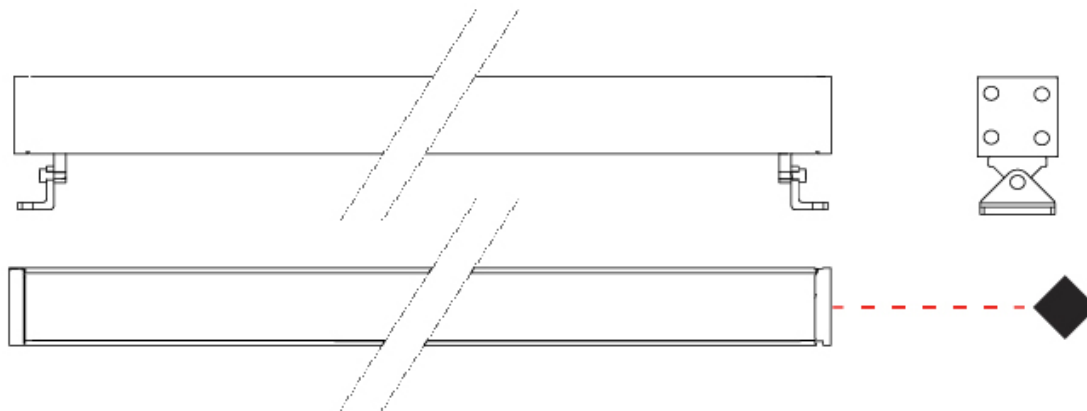

MINI CORNICHE SURFACE

E9W612-

PROJECT
TYPE
SPECIFIER
QUANTITY
DATE

E