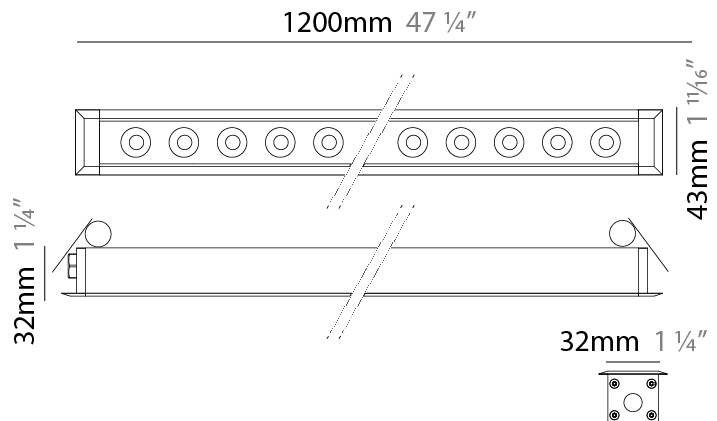

GENERAL

Series: Mini Corniche
Brand: Platek
Division: Exterior
Mounting Type: Recessed
Mounting Location: Ceiling
Subcategory: Downlight

PHYSICAL

Shape: Rectangle
Length (mm): 1220
Length (in): 48 ¹/₃₂
Width (mm): 43
Width (in): 1 ³/₄
Height (mm): 32
Height (in): 1 ¹/₄
Ceiling Thickness (mm): 2 - 13
Ceiling Thickness (in): 1/16 - 1/2
Light Distribution: Downlight
Weight (kg): 2.7
Weight (lbs): 5.9
Diffuser: Clear tempered glass
Gasket: Gore-Tex valve to prevent condensation
Fixture Finish: [BLK](#) / [WHI](#) / [GRY](#) / [COR](#) / [ANT](#) / [BRZ](#)
Fixture Material: Extruded Aluminum
Cut-out Measurements: 36mm / 1 7/16" x 1210mm / 47 5/8"

ELECTRICAL

Lamp Type: LED
Total Output Wattage (W): 46
Dimming: Bluetooth technology or DMX
Control Gear: DMX
Driver Included: No
Driver Location: Remote
Driver Type: Constant Current - Universal
Driver Class: Class 2
Input Voltage (V): 120 - 277
Constant Current (MA): 500

LED

Number of LEDs: 32
Color Temperature (°K): RGBW
CRI: >80 CRI
Lamp Life (hrs): 60000
Special LEDs offerings: RGBW

OPTICAL

Optic°: [26](#) / [40](#) / [ELL](#)

RATINGS AND CERTIFICATIONS

Certified By: Certified for North American Standards
IP rating: IP65
IK Rating: IK07
Bug Rating: B1 U0 G0

PROJECT
TYPE
SPECIFIER
QUANTITY
DATE