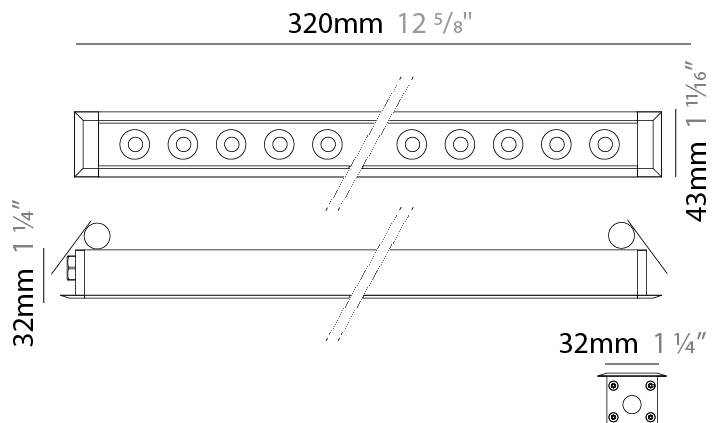

1. To build a product code in our configurator select the specify button on the base model # product page
2. To build a manual product code on this datasheet choose from the options listed below in blue font and add the suffix to the base model #

GENERAL

Series: Mini Corniche

Brand: Platek

Division: Exterior

Mounting Type: Recessed

Mounting Location: Ceiling

Subcategory: Downlight

PHYSICAL

Shape: Rectangle

Length (mm): 320

Length (in): 12 ⁵/₈

Width (mm): 43

Width (in): 1 ⁵/₈

Height (mm): 32

Height (in): 1 ¹/₄

Ceiling Thickness (mm): 2 - 13

Ceiling Thickness (in): 1/16 - 1/2

Light Distribution: Downlight

Weight (kg): 0.8

Weight (lbs): 1.76

Diffuser: Clear tempered glass

Gasket: Gore-Tex valve to prevent condensation

Fixture Finish: [BLK](#) / [WHI](#) / [GRY](#) / [COR](#) / [ANT](#) / [BRZ](#)

Fixture Material: Extruded Aluminum

Cut-out Measurements: 36mm / 1 7/16" x 310mm / 12 3/16"

ELECTRICAL

Lamp Type: LED

Total Output Wattage (W): 11.5

Dimming: Bluetooth technology or DMX

Control Gear: DMX

Driver Included: No

Driver Location: Remote

Driver Type: Constant Current - Universal

Driver Class: Class 2

Input Voltage (V): 120 - 277

Constant Current (MA): 500

LED

Number of LEDs: 8

Color Temperature (°K): RGBW

CRI: >80 CRI

Lamp Life (hrs): 60000

Special LEDs offerings: RGBW

OPTICAL

Optic°: [26](#) / [40](#) / [ELL](#)

RATINGS AND CERTIFICATIONS

Certified By: Certified for North American Standards

IP rating: IP65

IK Rating: IK07

Bug Rating: B1 U0 G0