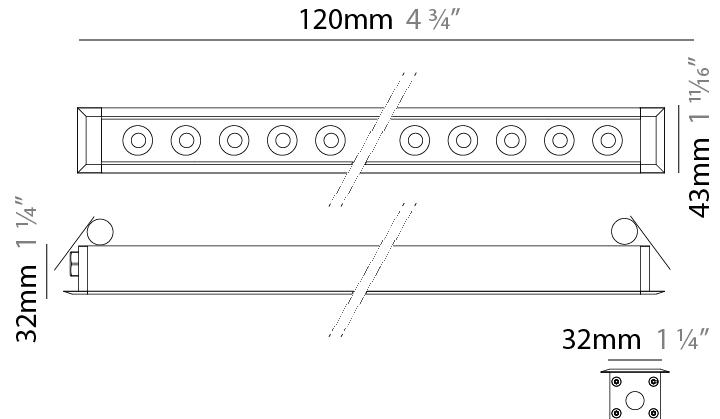

E9Q111- - _____
base number   Finish   Lens
                         Options   Options

1. To build a product code in our configurator select the specify button on the base model # product page
2. To build a manual product code on this datasheet choose from the options listed below in blue font and add the suffix to the base model #

GENERAL

Series: Mini Corniche
Brand: Platek
Division: Exterior
Mounting Type: Recessed
Mounting Location: Ceiling
Subcategory: Downlight

PHYSICAL

Shape: Rectangle
Length (mm): 120
Length (in): 4 ¾
Width (mm): 43
Width (in): 1 ⅝
Height (mm): 32
Height (in): 1 ¼
Ceiling Thickness (mm): 2 - 13
Ceiling Thickness (in): 1/16 - 1/2
Light Distribution: Downlight
Installation Requirement: 36mm / 1 7/16" x 110mm / 4 5/16"
Diffuser: Clear tempered glass
Gasket: Gore-Tex valve to prevent condensation
Fixture Finish: [BLK](#) / [WHI](#) / [GRY](#) / [COR](#) / [ANT](#) / [BRZ](#)
Fixture Material: Extruded Aluminum

ELECTRICAL

Lamp Type: LED
Total Output Wattage (W): 6
Dimming: Bluetooth technology or DMX
Control Gear: DMX
Driver Included: No
Driver Location: Remote
Driver Type: Constant Current - Universal
Driver Class: Class 2
Input Voltage (V): 120 - 277
Constant Current (MA): 500

LED

Number of LEDs: 4
Color Temperature (°K): RGBW
CRI: >80 CRI
Lamp Life (hrs): 60000
Special LEDs offerings: RGBW

OPTICAL

Optic°: [26](#) / [40](#) / [ELL](#)

RATINGS AND CERTIFICATIONS

Certified By: Certified for North American Standards
IP rating: IP65
IK Rating: IK07
Bug Rating: B1 U0 G0