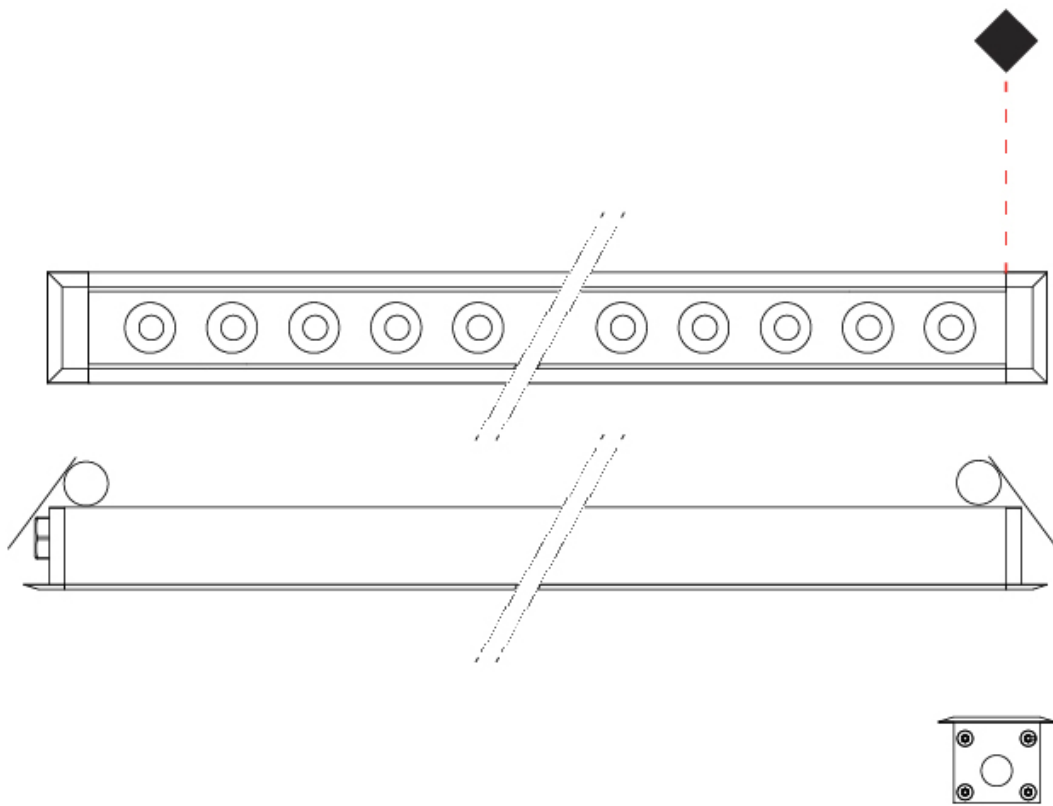

MINI CORNICHE RECESSED

E9Q114-

PROJECT	_____
TYPE	_____
SPECIFIER	_____
QUANTITY	_____
DATE	_____

E